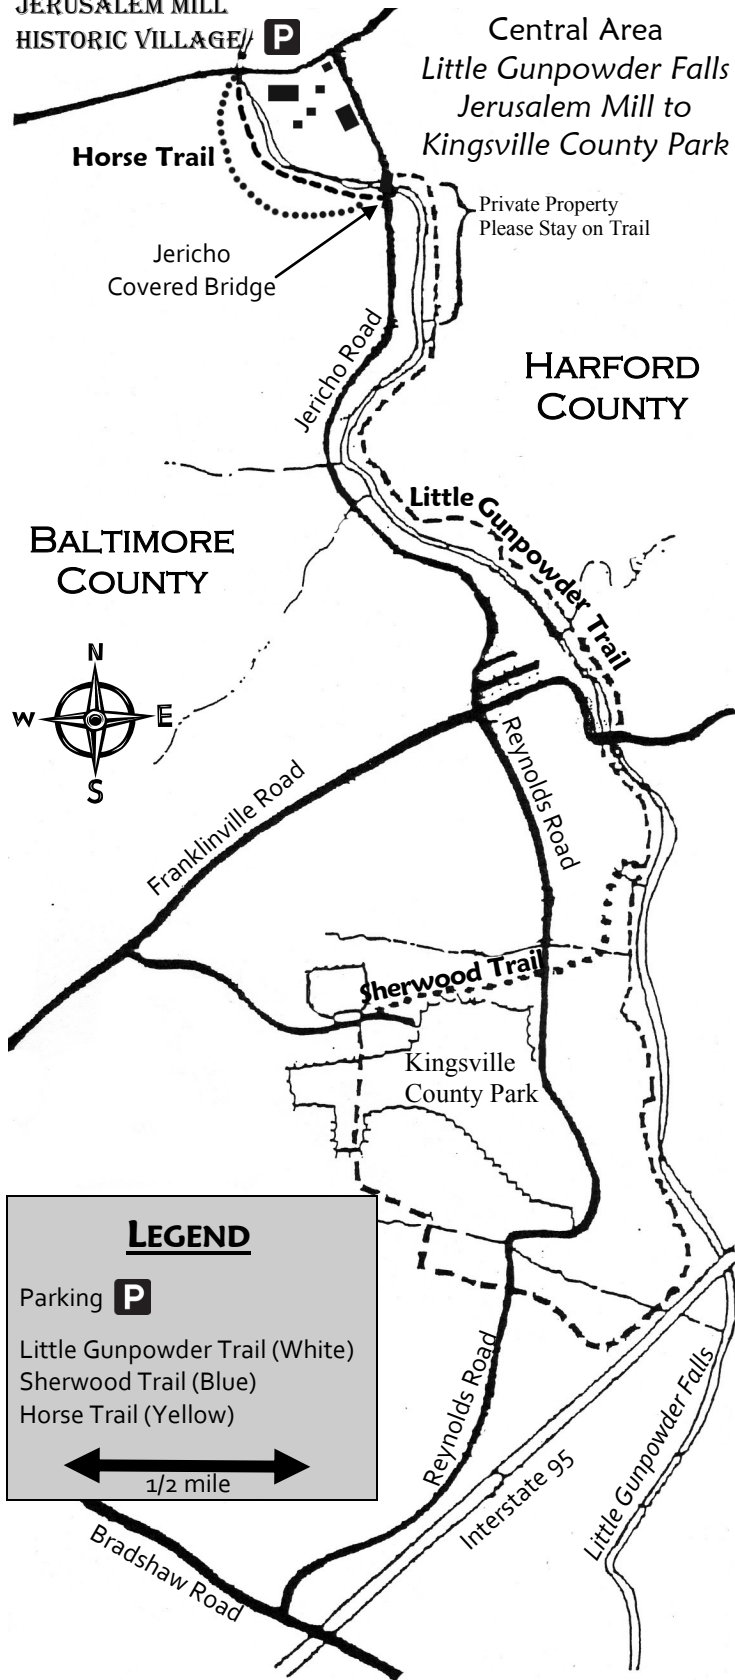

GUNPOWDER FALLS STATE PARK

Central Area
Little Gunpowder Falls
Jerusalem Mill to
Kingsville County Park

JERUSALEM MILL
 HISTORIC VILLAGE/ **P**

Horse Trail

Jericho
 Covered Bridge

Private Property
 Please Stay on Trail

HARFORD
 COUNTY

BALTIMORE
 COUNTY

LEGEND

Parking **P**

Little Gunpowder Trail (White)

Sherwood Trail (Blue)

Horse Trail (Yellow)

1/2 mile